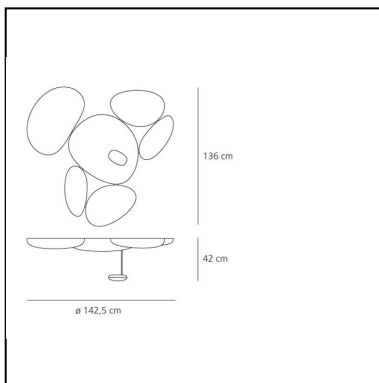

Skydro Ceiling

Ross Lovegrove

IP20    Dimmerable:  +  -

LUMINAIRE

- Watt: **160W**
- Voltage: **220V-240V**
- Delivered lumens output: **3300lm**
- CCT: **2950K**

Notes

Available in two versions: the first, in which the indirect light comes from a lighting unit integrated into the lamp, the second, in which the indirect light comes from a wall projector that is separate from the lamp. Skydro is a sectional unit that enables numerous elements to be added. To assemble the multiple units it needs - in addition to the basic units (with or without light source) - an assembly kit (template) and cable kits for the electrical connection.

DESCRIPTION

Ceiling lamp, a further development of the Hydro series. A series of pebbles forms a bright sky reflecting the light that bounces on its biomorphic surfaces.

PRODUCT CODE: 1232010A

FEATURES

- Article Code: **1232010A**
- Colour: **Polished chrome**
- Installation: **Ceiling**
- Material: **Aluminium, steel, ABS**
- Series: **Design Collection**
- Environment: **Indoor**
- Emission: **Indirect**
- design by: **Ross Lovegrove**

DIMENSIONS

- Height: **cm 136**
- Diameter: **cm 142**
- Depth: **cm 42**
- Glow Wire Test: **960°C**

NOT INCLUDED SOURCES

- Category: **HALO**
- Number: **1**
- Lbs: **Qt-de12**
- Watt: **160W**
- Socket: **R7s**
- Color Rendering: **1a**
- Color temperature (K): **2950K**
- Duration (h): **2000h**