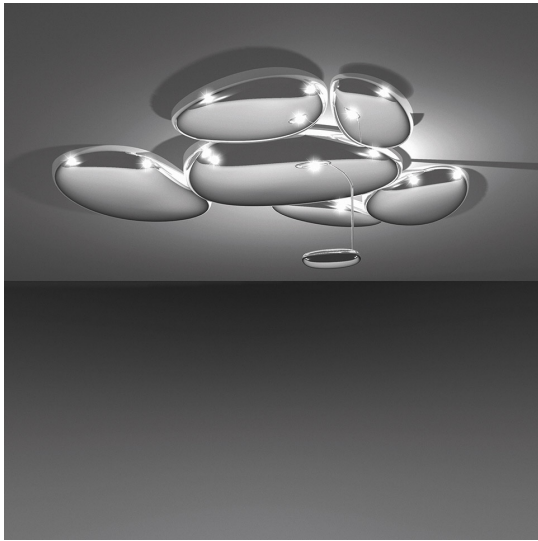

Skydro Ceiling

Ross Lovegrove

IP20    Dimmerable:  +  -

LUMINAIRE

- Watt: **160W**
- Voltage: **220V-240V**
- Delivered lumens output: **3300lm**
- CCT: **2950K**

Notes

Available in two versions: the first, in which the indirect light comes from a lighting unit integrated into the lamp, the second, in which the indirect light comes from a wall projector that is separate from the lamp. Skydro is a sectional unit that enables numerous elements to be added. To assemble the multiple units it needs - in addition to the basic units (with or without light source) - an assembly kit (template) and cable kits for the electrical connection.

DESCRIPTION

Ceiling lamp, a further development of the Hydro series. A series of pebbles forms a bright sky reflecting the light that bounces on its biomorphic surfaces.

PRODUCT CODE: 1232010A

FEATURES

- Article Code: **1232010A**
- Colour: **Polished chrome**
- Installation: **Ceiling**
- Material: **Aluminium, steel, ABS**
- Series: **Design Collection**
- Environment: **Indoor**
- Emission: **Indirect**
- design by: **Ross Lovegrove**

DIMENSIONS

- Height: **cm 136**
- Diameter: **cm 142**
- Depth: **cm 42**
- Glow Wire Test: **960°C**

NOT INCLUDED SOURCES

- Category: **HALO**
- Number: **1**
- Lbs: **Qt-de12**
- Watt: **160W**
- Socket: **R7s**
- Color Rendering: **1a**
- Color temperature (K): **2950K**
- Duration (h): **2000h**